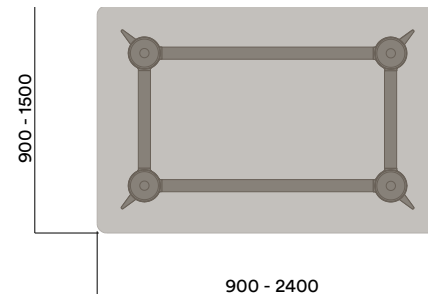

* Maximum Custom Height 1025mm
 Maximum inc. worktop 160kg
 Maximum Point Load 50kg
 Seats 4 - 6

BLD-1050

4 Leg - Timber Worktop

BLG-1050

4 Leg - Glass Worktop

Tables Rectangle

Materials Information

Frame Finish