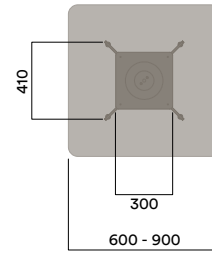

BLD-1020

720 (standard Height)

450 (coffee height)

BLD-1022

720 (standard Height)

450 (coffee height)

Maximum inc. worktop 40kg
 Maximum Point Load 50kg
 Seats 2-4

Tables