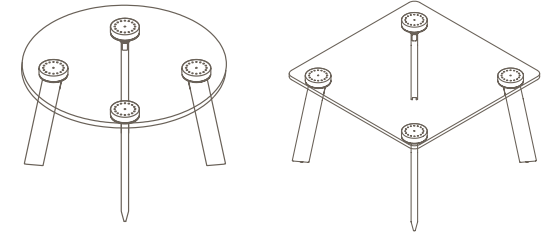

Tables

Round / Square

Materials Information

Frame Finish

Steel & Aluminium frame

- a. Zanilla
- b. Pink Salt
- c. Nocturnelle
- d. Minted
- e. Scotland Sky
- f. Green Smoke
- g. Folie
- h. Axel
- i. Blanc
- j. Noir

Legs

- a. Powdercoat - to match frame
- b. Chrome
- c. Timber grain Powdercoat
- d. Oak Veneer

Maximum inc. worktop 80kg
Maximum Point Load 30kg
Seats 4-6

BLD-1015

4 Leg Freestanding