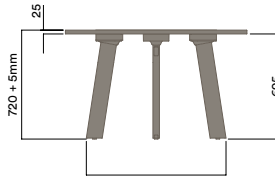

Legs

- a. Powdercoat - to match frame
- b. Chrome
- c. Timber grain Powdercoat
- d. Oak Veneer

* Maximum Custom Height 1025mm
 Maximum inc. worktop 60kg
 Maximum Point Load 30kg
 Seats 1-3

BLD-1060

3 Leg Free Standing