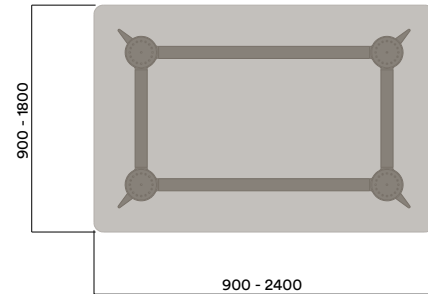

* Maximum Custom Height 1025mm
 Maximum inc. worktop 160kg
 Maximum Point Load 50kg
 Seats 4 - 6

BLD-1050

4 Leg - Timber Worktop

BLG-1050

4 Leg - Glass Worktop

Tables Rectangle

Materials Information

Frame Finish