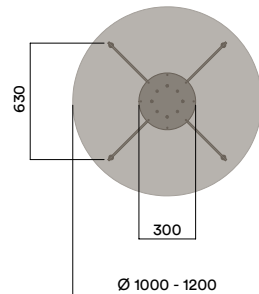

BLD-1020

720 (standard Height)

450 (coffee height)

BLD-1022

720 (standard Height)

450 (coffee height)

Maximum inc. worktop 40kg
 Maximum Point Load 50kg
 Seats 2-4

Tables