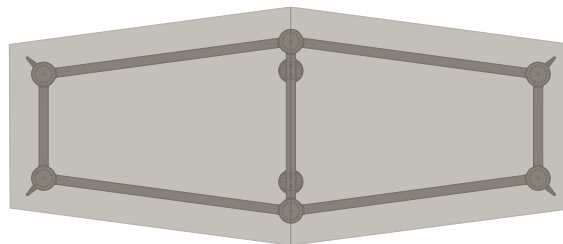

BLA-1050 Adjustable Hub Frame

BLA-1050 4 Leg

BLA-1052 8 Leg

BLA-1051 6 Leg

BLA-1053 10 Leg

* Maximum Custom Height	1025mm
Maximum inc. worktop	160kg
Maximum Point Load	50kg
Seats	4-6