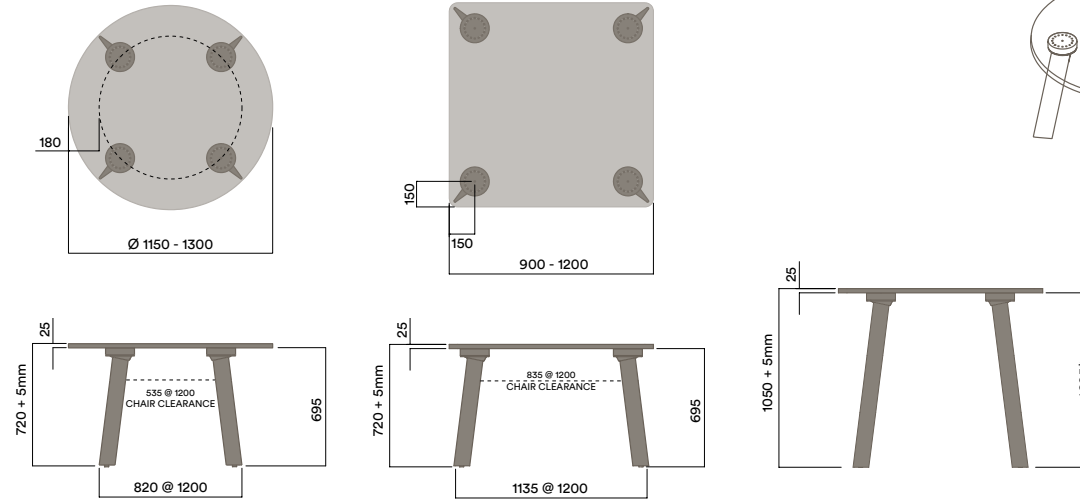

BLD-1020

720 (standard Height)

450 (coffee height)

BLD-1022

720 (standard Height)

450 (coffee height)

Maximum inc. worktop 40kg
 Maximum Point Load 50kg
 Seats 2-4

Tables

Legs

- a. Powdercoat - to match frame
- b. Chrome
- c. Timber grain Powdercoat
- d. Oak Veneer

* Maximum Custom Height 1025mm
 Maximum inc. worktop 160kg
 Maximum Point Load 50kg
 Seats 4 - 6

BLD-1070

4 Leg - Timber Worktop

BLG-1070

4 Leg - Glass Worktop

Tables

Round / Square

Materials Information

Frame Finish

Steel & Aluminium frame

- a. Zanilla
- b. Pink Salt
- c. Nocturnelle
- d. Minted
- e. Scotland Sky
- f. Green Smoke
- g. Folie
- h. Axel
- i. Blanc
- j. Noir

Legs

- a. Powdercoat - to match frame
- b. Chrome
- c. Timber grain Powdercoat
- d. Oak Veneer

Maximum inc. worktop 80kg
 Maximum Point Load 30kg
 Seats 4-6

BLD-1015

4 Leg Freestanding

BLD-1072

4 Leg - 2pc Worktop