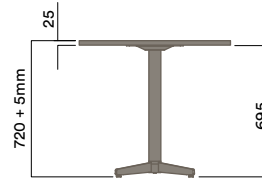

BLD-1020

720 (standard Height)

450 (coffee height)

BLD-1022

720 (standard Height)

450 (coffee height)

Maximum inc. worktop 40kg
 Maximum Point Load 50kg
 Seats 2-4

Tables