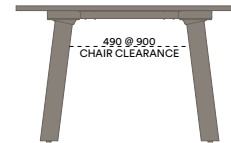

* Maximum Custom Height 1025mm
 Maximum inc. worktop 160kg
 Maximum Point Load 50kg
 Seats 4 - 6

BLD-1050

4 Leg - Timber Worktop

BLG-1050

4 Leg - Glass Worktop

Tables Rectangle

Materials Information

Frame Finish