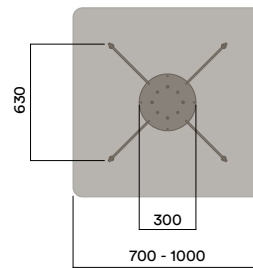

BLD-1020

720 (standard Height)

450 (coffee height)

BLD-1022

720 (standard Height)

450 (coffee height)

Maximum inc. worktop 40kg
 Maximum Point Load 50kg
 Seats 2-4

Tables