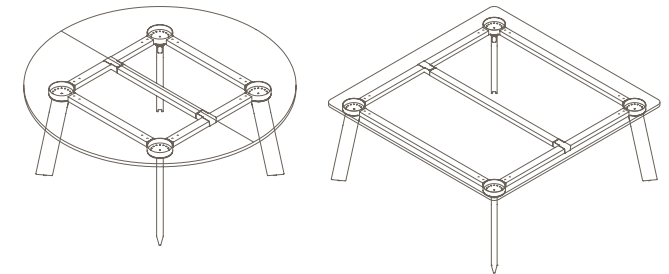

BLD-1072

4 Leg - 2pc Worktop