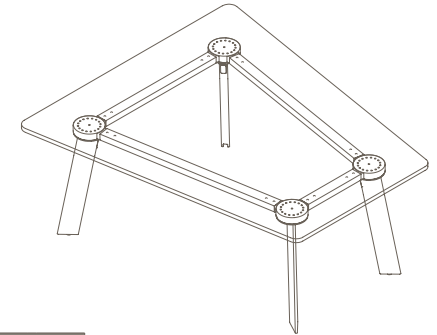

BLA-1050 Adjustable Hub Frame

BLA-1050 4 Leg

BLA-1052 8 Leg

BLA-1051 6 Leg

BLA-1053 10 Leg

* Maximum Custom Height	1025mm
Maximum inc. worktop	160kg
Maximum Point Load	50kg
Seats	4-6