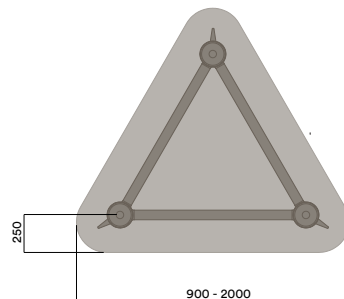

BLG-1062

3 Leg - Glass Worktop