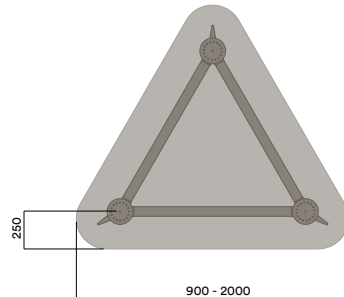

BLD-1062

3 Leg - Timber Worktop