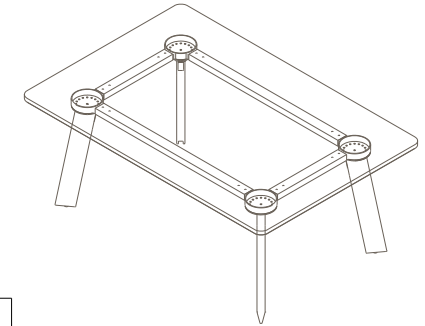

* Maximum Custom Height 1025mm
 Maximum inc. worktop 160kg
 Maximum Point Load 50kg
 Seats 4 - 6

BLD-1050

4 Leg - Timber Worktop

BLG-1050

4 Leg - Glass Worktop

Tables Rectangle

Materials Information

Frame Finish