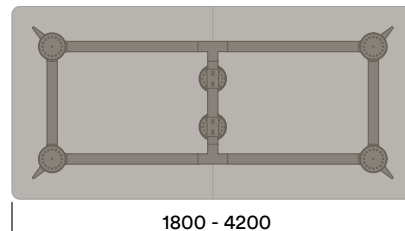

BLD-1051 6 Leg