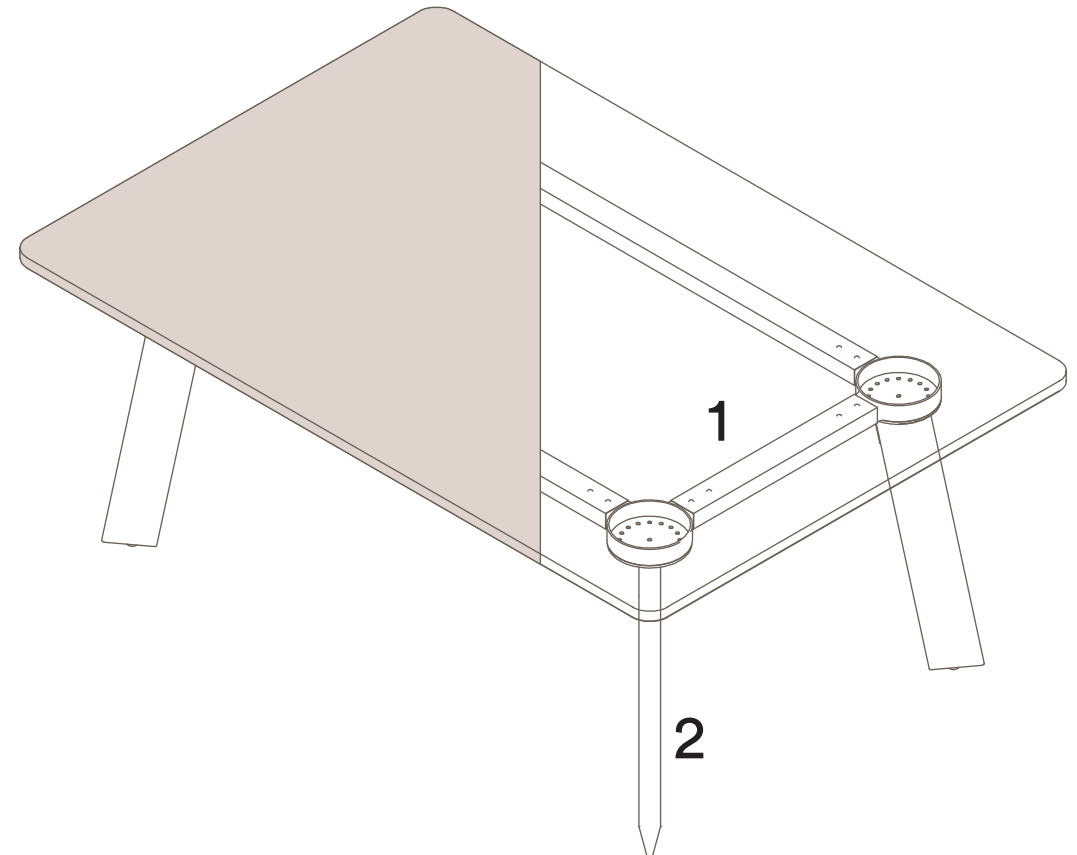

Colours are representative only, please check with your Thinking Works consultant to view samples of any specific colour.