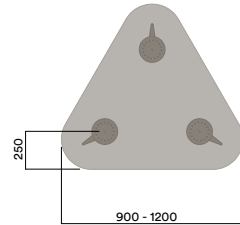

Tables Triangle

Materials Information

Frame Finish

Steel & Aluminium frame

- a. Zanilla
- b. Pink Salt
- c. Nocturnelle
- d. Minted
- e. Scotland Sky
- f. Green Smoke
- g. Folie
- h. Axel
- i. Blanc
- j. Noir

Legs

- a. Powdercoat - to match frame
- b. Chrome
- c. Timber grain Powdercoat
- d. Oak Veneer

* Maximum Custom Height 1025mm
Maximum inc. worktop 60kg
Maximum Point Load 30kg
Seats 1-3

BLD-1060

3 Leg Free Standing