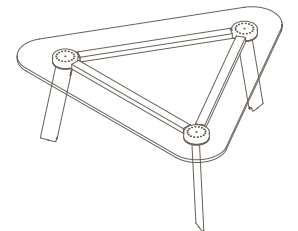

Legs

- a. Powdercoat - to match frame
- b. Chrome
- c. Timber grain Powdercoat
- d. Oak Veneer

* Maximum Custom Height 1025mm
 Maximum inc. worktop 60kg
 Maximum Point Load 30kg
 Seats 1-3

BLD-1060

3 Leg Free Standing

BLD-1062

3 Leg - Timber Worktop

BLG-1062

3 Leg - Glass Worktop

Tables

Rectangle

Materials Information

Frame Finish