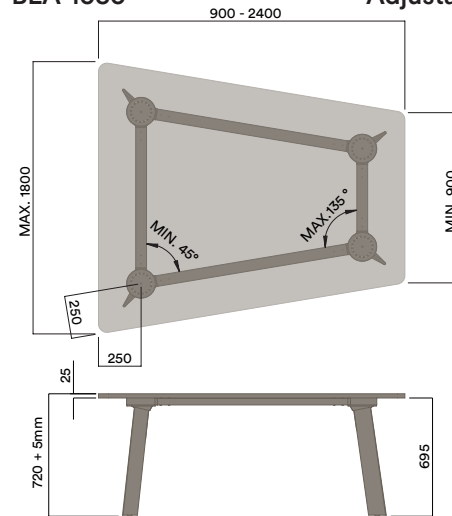

* Maximum Custom Height 1025mm
 Maximum inc. worktop 160kg
 Maximum Point Load 50kg
 Seats 4 - 6

BLD-1050

4 Leg - Timber Worktop

BLG-1050

4 Leg - Glass Worktop

Tables Rectangle

Materials Information

Frame Finish

* Inset legs available for Blade Multi-Leg frames

Maximum inc. worktop	240kg
Maximum Point Load	50kg
Seats	4 - 16

BLD-1052 8 Leg

BLD-1051 6 Leg

BLD-1053 10 Leg

BLA-1054 12 Leg

Tables Adjustable

Materials Information

BLA-1050 Adjustable Hub Frame

BLA-1050 4 Leg

BLA-1052 8 Leg

BLA-1051 6 Leg

BLA-1053 10 Leg

* Maximum Custom Height	1025mm
Maximum inc. worktop	160kg
Maximum Point Load	50kg
Seats	4-6