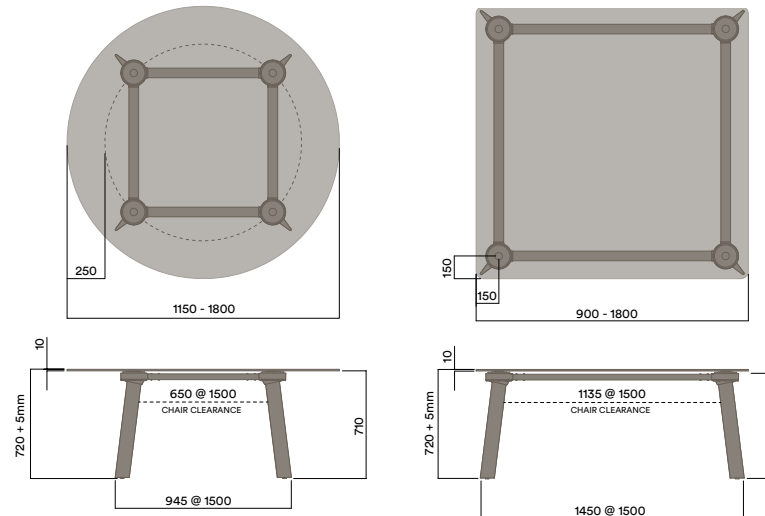

BLG-1070

4 Leg - Glass Worktop