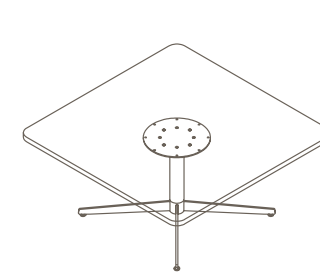

BLD-1020

720 (standard Height)

450 (coffee height)

BLD-1022

720 (standard Height)

450 (coffee height)

Maximum inc. worktop 40kg
 Maximum Point Load 50kg
 Seats 2-4

Tables