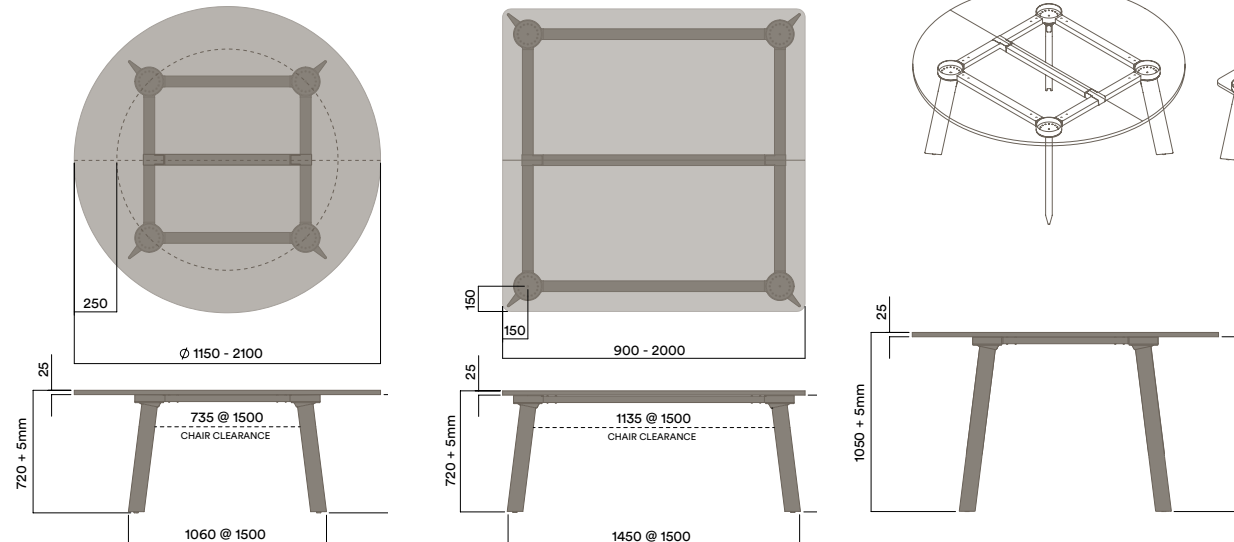

BLD-1020

720 (standard Height)

450 (coffee height)

BLD-1022

720 (standard Height)

450 (coffee height)

Maximum inc. worktop 40kg
 Maximum Point Load 50kg
 Seats 2-4

Tables

Legs

- a. Powdercoat - to match frame
- b. Chrome
- c. Timber grain Powdercoat
- d. Oak Veneer

Maximum inc. worktop 80kg
 Maximum Point Load 30kg
 Seats 4-6

BLD-1015

4 Leg Freestanding

BLD-1072

4 Leg - 2pc Worktop