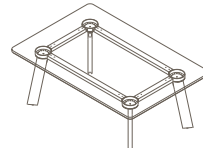

Blade

Specification Guide

Blade

Endless possibilities.

The Blade table system was designed to provide unlimited table configurations using a flexible range of standard components.

Blade

Tables

5 – 12

BLD-1020

720 (standard Height)

450 (coffee height)

BLD-1022

720 (standard Height)

450 (coffee height)

Maximum inc. worktop 40kg
 Maximum Point Load 50kg
 Seats 2-4

Tables