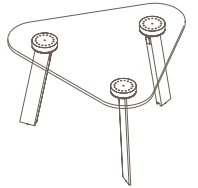

Legs

- a. Powdercoat - to match frame
- b. Chrome
- c. Timber grain Powdercoat
- d. Oak Veneer

* Maximum Custom Height 1025mm
 Maximum inc. worktop 60kg
 Maximum Point Load 30kg
 Seats 1-3

BLD-1060

3 Leg Free Standing