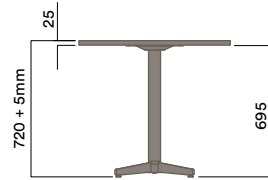

BLD-1020

720 (standard Height)

450 (coffee height)

BLD-1022

720 (standard Height)

450 (coffee height)

Maximum inc. worktop 40kg
 Maximum Point Load 50kg
 Seats 2-4

Tables