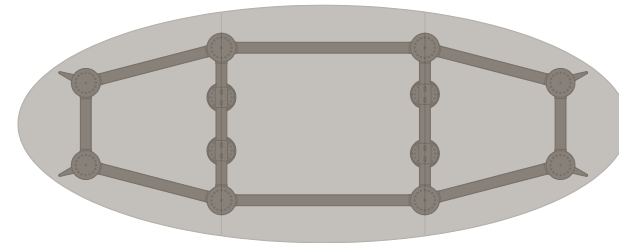

BLA-1050 Adjustable Hub Frame

BLA-1050 4 Leg

BLA-1052 8 Leg

BLA-1051 6 Leg

BLA-1053 10 Leg

* Maximum Custom Height	1025mm
Maximum inc. worktop	160kg
Maximum Point Load	50kg
Seats	4-6