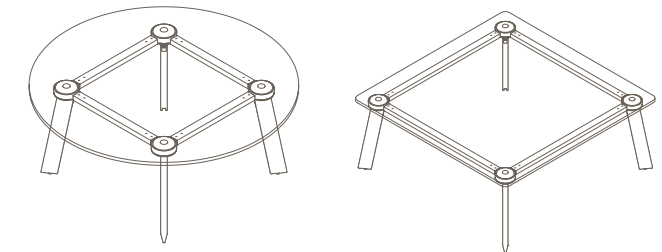

BLG-1070

4 Leg - Glass Worktop