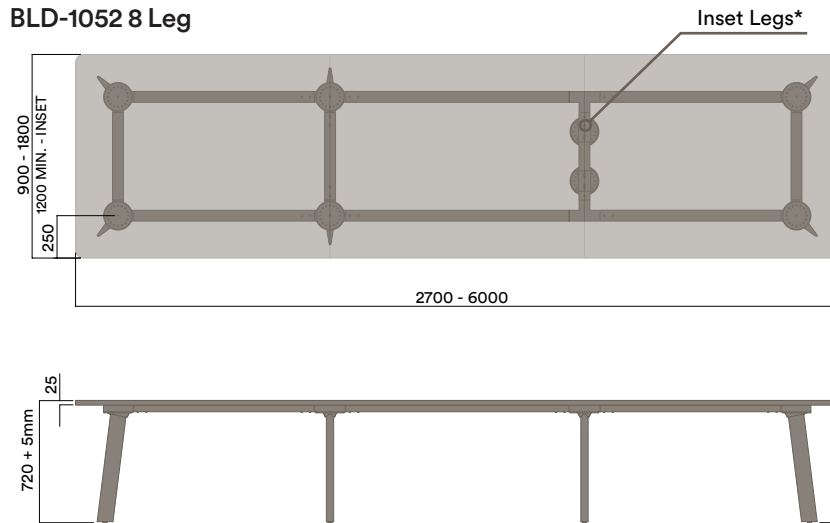

Tables Rectangle

Materials Information

Frame Finish

Steel & Aluminium frame

- a. Zanilla
- b. Pink Salt
- c. Nocturnelle
- d. Minted
- e. Scotland Sky
- f. Green Smoke
- g. Folie
- h. Axel
- i. Blanc
- j. Noir

Legs

- a. Powdercoat - to match frame
- b. Chrome
- c. Timber grain Powdercoat
- d. Oak Veneer

* Inset legs available for Blade Multi-Leg frames

Maximum inc. worktop	240kg
Maximum Point Load	50kg
Seats	4 - 16

BLD-1052 8 Leg