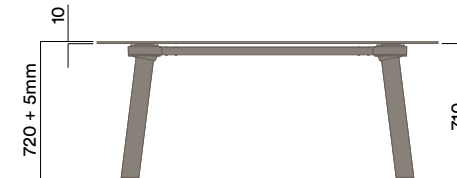

* Maximum Custom Height 1025mm
 Maximum inc. worktop 160kg
 Maximum Point Load 50kg
 Seats 4 - 6

BLD-1050

4 Leg - Timber Worktop

BLG-1050

4 Leg - Glass Worktop

Tables Rectangle

Materials Information

Frame Finish