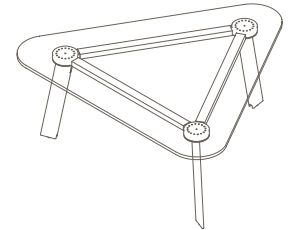

Legs

- a. Powdercoat - to match frame
- b. Chrome
- c. Timber grain Powdercoat
- d. Oak Veneer

* Maximum Custom Height 1025mm
 Maximum inc. worktop 60kg
 Maximum Point Load 30kg
 Seats 1-3

BLD-1060

3 Leg Free Standing

BLD-1062

3 Leg - Timber Worktop

BLG-1062

3 Leg - Glass Worktop

Tables

Rectangle

Materials Information

Frame Finish