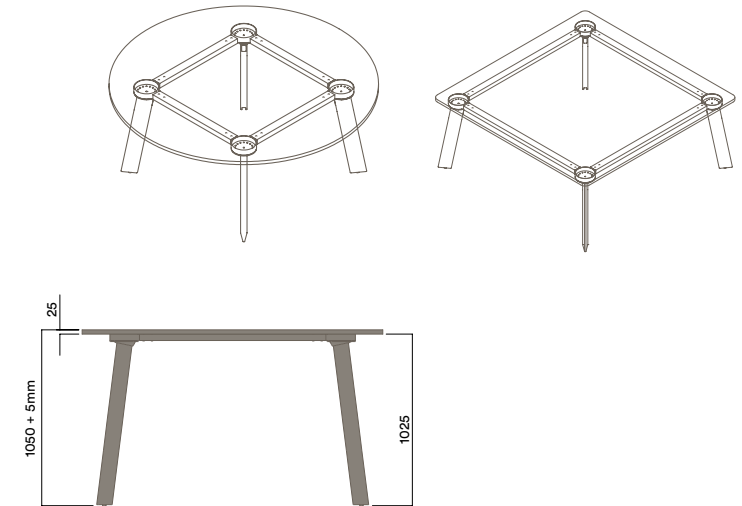

BLD-1020

720 (standard Height)

450 (coffee height)

BLD-1022

720 (standard Height)

450 (coffee height)

Maximum inc. worktop 40kg
 Maximum Point Load 50kg
 Seats 2-4

Tables

Legs

- a. Powdercoat - to match frame
- b. Chrome
- c. Timber grain Powdercoat
- d. Oak Veneer

* Maximum Custom Height 1025mm
 Maximum inc. worktop 160kg
 Maximum Point Load 50kg
 Seats 4 - 6

BLD-1070

4 Leg - Timber Worktop