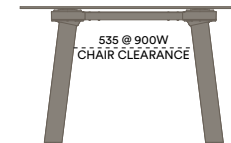

* Maximum Custom Height 1025mm
 Maximum inc. worktop 160kg
 Maximum Point Load 50kg
 Seats 4 - 6

BLD-1050

4 Leg - Timber Worktop

BLG-1050

4 Leg - Glass Worktop

Tables Rectangle

Materials Information

Frame Finish