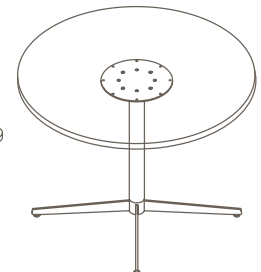

BLD-1020

720 (standard Height)

450 (coffee height)

BLD-1022

720 (standard Height)

450 (coffee height)

Maximum inc. worktop 40kg
 Maximum Point Load 50kg
 Seats 2-4

Tables