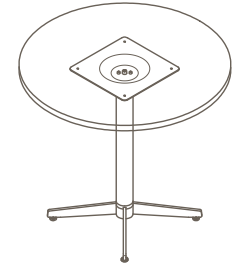

Colours are representative only, please check with your Thinking Works consultant to view samples of any specific colour.

Tables Round / Square

Materials Information

Frame Finish Steel frame

- a. Zanilla
- b. Pink Salt
- c. Nocturnelle
- d. Minted
- e. Scotland Sky
- f. Green Smoke
- g. Folie
- h. Axel
- i. Blanc
- j. Noir
- k. Chrome

BLD-1020

720 (standard Height)

450 (coffee height)

BLD-1022

720 (standard Height)

450 (coffee height)

Maximum inc. worktop 40kg
 Maximum Point Load 50kg
 Seats 2-4

Tables