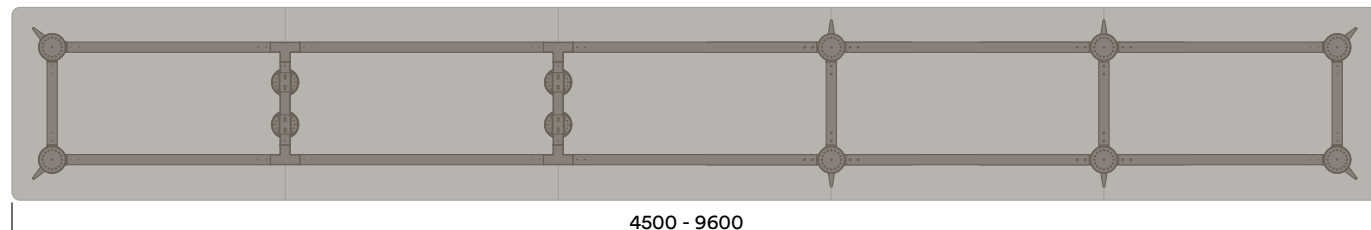

* Inset legs available for Blade Multi-Leg frames

Maximum inc. worktop	240kg
Maximum Point Load	50kg
Seats	4 - 16

BLD-1052 8 Leg

BLD-1051 6 Leg

BLD-1053 10 Leg

BLA-1054 12 Leg

Tables Adjustable

Materials Information