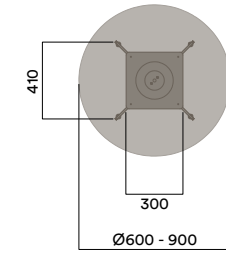

BLD-1020

720 (standard Height)

450 (coffee height)

BLD-1022

720 (standard Height)

450 (coffee height)

Maximum inc. worktop 40kg
 Maximum Point Load 50kg
 Seats 2-4

Tables