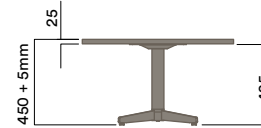

BLD-1020

720 (standard Height)

450 (coffee height)

BLD-1022

720 (standard Height)

450 (coffee height)

Maximum inc. worktop 40kg
 Maximum Point Load 50kg
 Seats 2-4

Tables