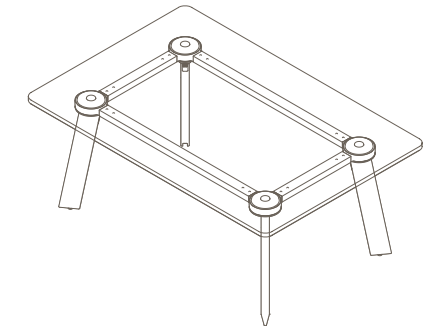

* Maximum Custom Height 1025mm
 Maximum inc. worktop 160kg
 Maximum Point Load 50kg
 Seats 4 - 6

BLD-1050

4 Leg - Timber Worktop

BLG-1050

4 Leg - Glass Worktop

Tables Rectangle

Materials Information

Frame Finish