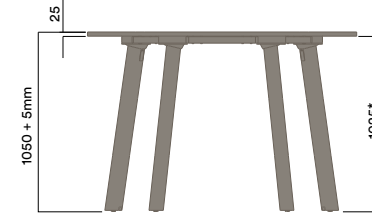

BLA-1050 Adjustable Hub Frame

BLA-1050 4 Leg

BLA-1052 8 Leg

BLA-1051 6 Leg

BLA-1053 10 Leg

* Maximum Custom Height	1025mm
Maximum inc. worktop	160kg
Maximum Point Load	50kg
Seats	4-6