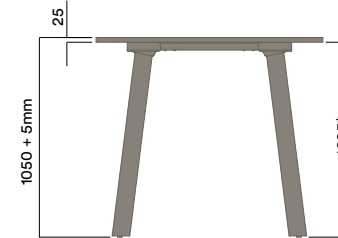

* Maximum Custom Height 1025mm
 Maximum inc. worktop 160kg
 Maximum Point Load 50kg
 Seats 4 - 6

BLD-1050

4 Leg - Timber Worktop

BLG-1050

4 Leg - Glass Worktop

Tables Rectangle

Materials Information

Frame Finish