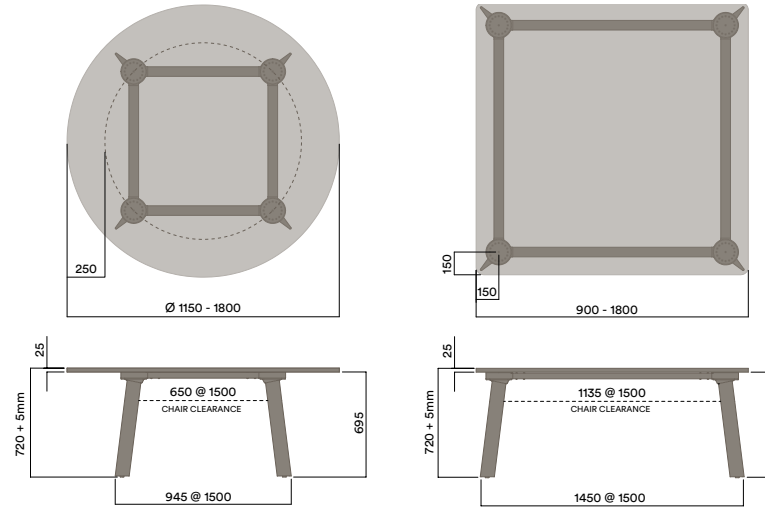

BLD-1020

720 (standard Height)

450 (coffee height)

BLD-1022

720 (standard Height)

450 (coffee height)

Maximum inc. worktop 40kg
 Maximum Point Load 50kg
 Seats 2-4

Tables

Legs

- a. Powdercoat - to match frame
- b. Chrome
- c. Timber grain Powdercoat
- d. Oak Veneer

* Maximum Custom Height 1025mm
 Maximum inc. worktop 160kg
 Maximum Point Load 50kg
 Seats 4 - 6

BLD-1070

4 Leg - Timber Worktop