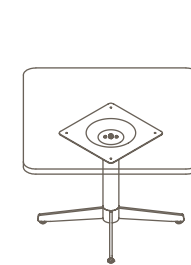

BLD-1020

720 (standard Height)

450 (coffee height)

BLD-1022

720 (standard Height)

450 (coffee height)

Maximum inc. worktop 40kg
 Maximum Point Load 50kg
 Seats 2-4

Tables