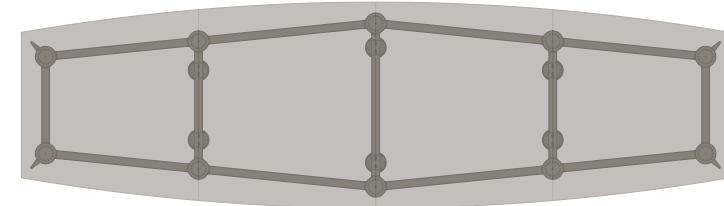

BLA-1050 Adjustable Hub Frame

BLA-1050 4 Leg

BLA-1052 8 Leg

BLA-1051 6 Leg

BLA-1053 10 Leg

* Maximum Custom Height	1025mm
Maximum inc. worktop	160kg
Maximum Point Load	50kg
Seats	4-6