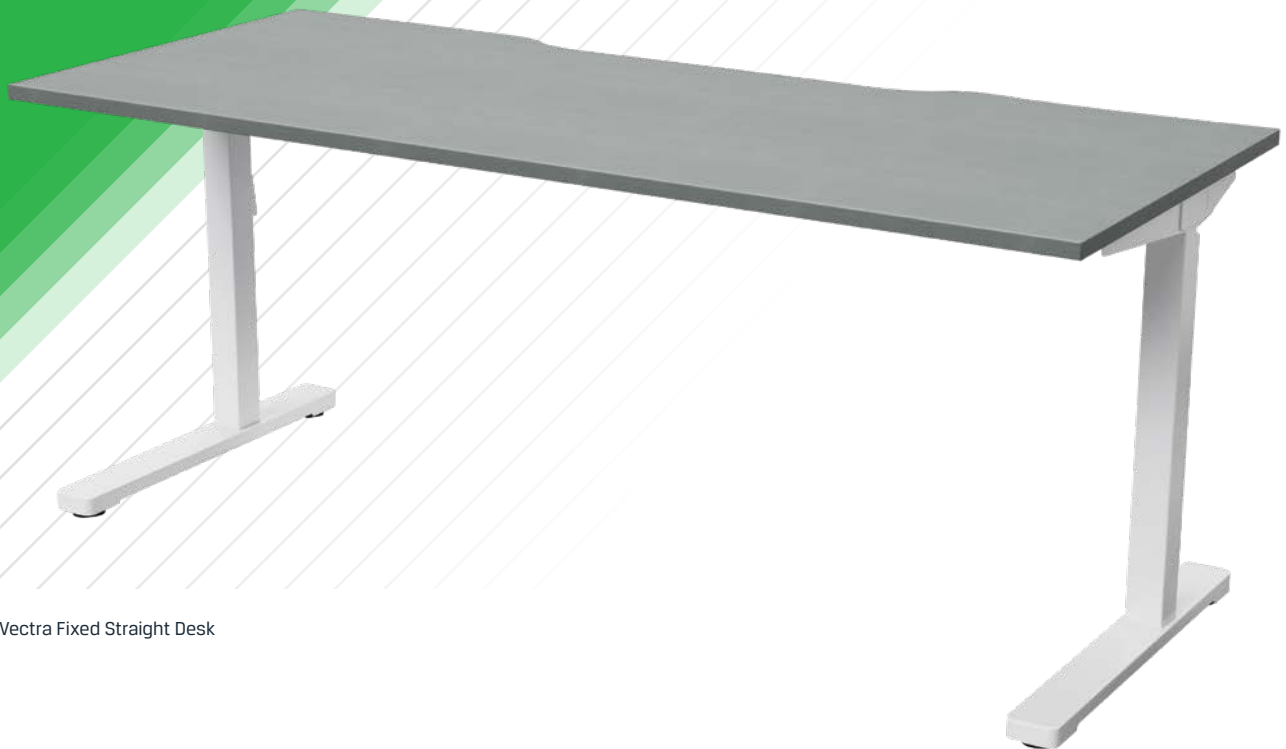

The Vectra difference

- ✓ Surprisingly affordable.
- ✓ Seamless leg design across the range.
- ✓ 150kg weight rating.
- ✓ Telescopic frame.
- ✓ Straight desks or multi-person back-to-back benching (add desk return for corner workstations).
- ✓ Frames available in black or white powdercoat finish.
- ✓ Adjustable levelling feet.
- ✓ Choose from 14 stylish melamine worktop colours.
- ✓ Compatible with Strata cable management trays.
- ✓ Express and extended product options.
- ✓ Exceptional quality backed by 5-year warranty.

Vectra User-Adjust

10

Vectra is the smart choice for height - adjustable desking.

Standard Colours

14

The freedom of flexibility with a range of powdercoat, melamine and Aura Panel colour choices.

Vectra Fixed-Height Desks

Vectra Fixed Straight Desk

Vectra's fixed-height desks boast everyday strength with effortless style.

Features

- Available as straight desks or dual benching configurations.
- Fixed height of 695mm (excluding worktop).
- Telescopic frame to suit 1200–2100W worktops.
- 150kg weight rating.
- 5-year warranty.
- Installation available.

Vectra Fixed Dual Benching with Blade Desk Mounted Aura screen, and dual cable tray.

A comprehensive range of **fixed-height** desks

Vectra Fixed Straight Desk Options

Desk Size Options

Width: 1200mm - 1800mm or 1500mm - 2100mm