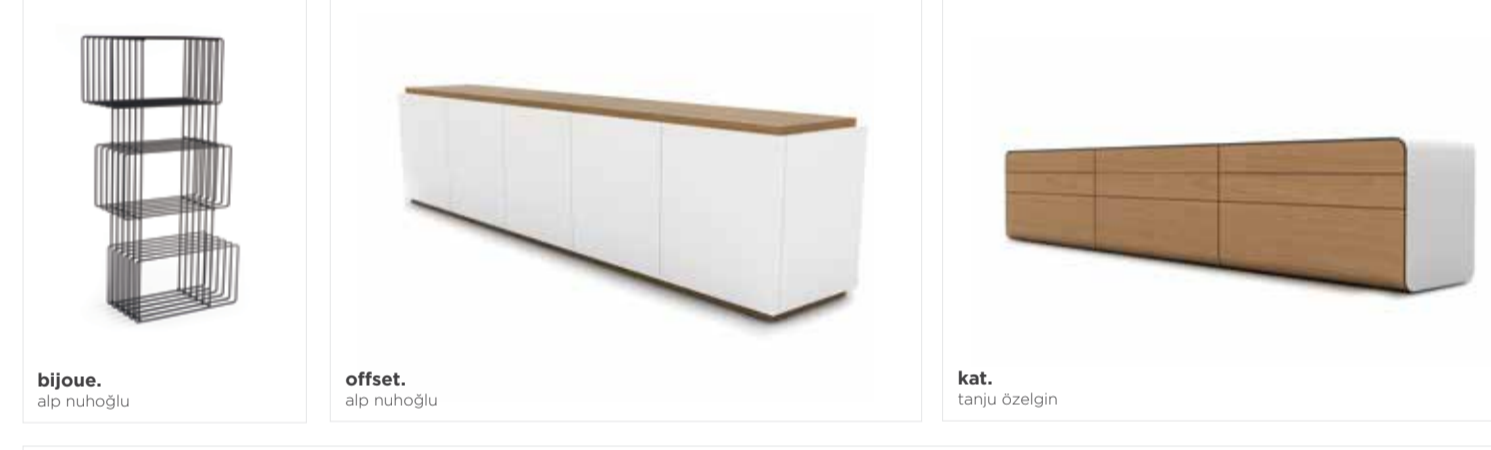

jest.
tanrı özgein